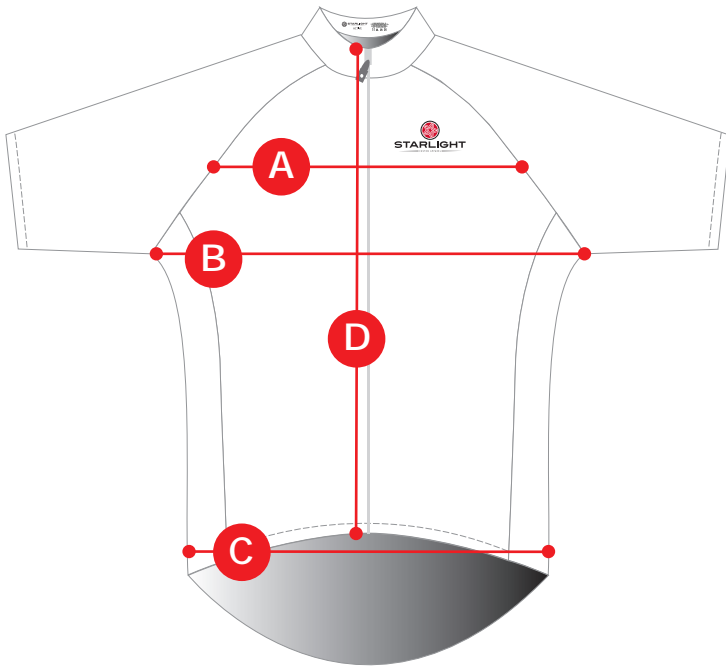

STARLIGHT

CUSTOM APPAREL

Women's Active Club Jersey Size Chart

	SIZING	XXS	XS	S	M	L	XL	XXL	3XL
A	Breast Width	9.5 in.	10 in.	10.5 in.	11.5 in.	12 in.	13.5 in.	14.5 in.	15 in.
B	Armpit-to-Armpit	15.75 in.	17.25 in.	18 in.	19 in.	19.5 in.	21 in.	21.5 in.	22 in.
C	Waist (laid flat)	11 in.	11.5 in.	12 in.	13 in.	14 in.	14.5 in.	15 in.	16 in.
D	Length of Zipper	19.5 in.	20 in.	20.5 in.	21.75 in.	22.5 in.	23 in.	23.5 in.	24 in.
E	Back Length	22 in.	23 in.	24 in.	25 in.	25.5 in.	26 in.	27 in.	28 in.