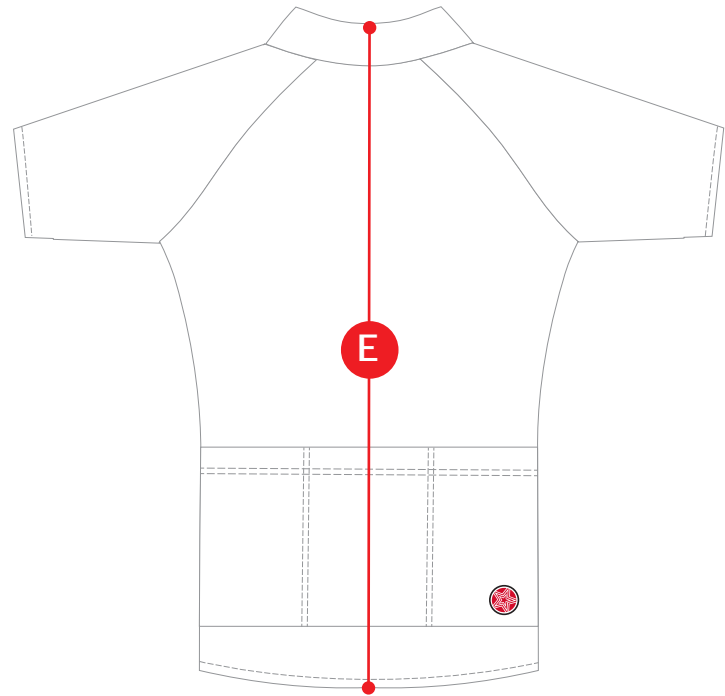

STARLIGHT

CUSTOM APPAREL

Women's Active Club Jersey Size Chart

	SIZING	XXS	XS	S	M	L	XL	XXL	3XL
A	Breast Width	9.5 in.	10 in.	10.5 in.	11.5 in.	12 in.	13.5 in.	14.5 in.	15 in.
B	Armpit-to-Armpit	15.75 in.	17.25 in.	18 in.	19 in.	19.5 in.	21 in.	21.5 in.	22 in.
C	Waist (laid flat)	11 in.	11.5 in.	12 in.	13 in.	14 in.	14.5 in.	15 in.	16 in.
D	Length of Zipper	19.5 in.	20 in.	20.5 in.	21.75 in.	22.5 in.	23 in.	23.5 in.	24 in.
E	Back Length	22 in.	23 in.	24 in.	25 in.	25.5 in.	26 in.	27 in.	28 in.